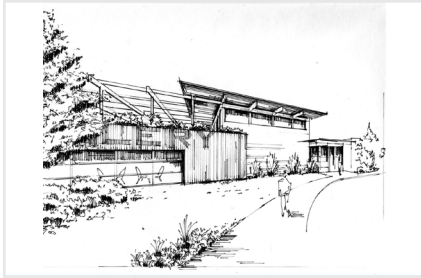

HOSPITALITY PROJECTS

Ironton
Louisville, CO